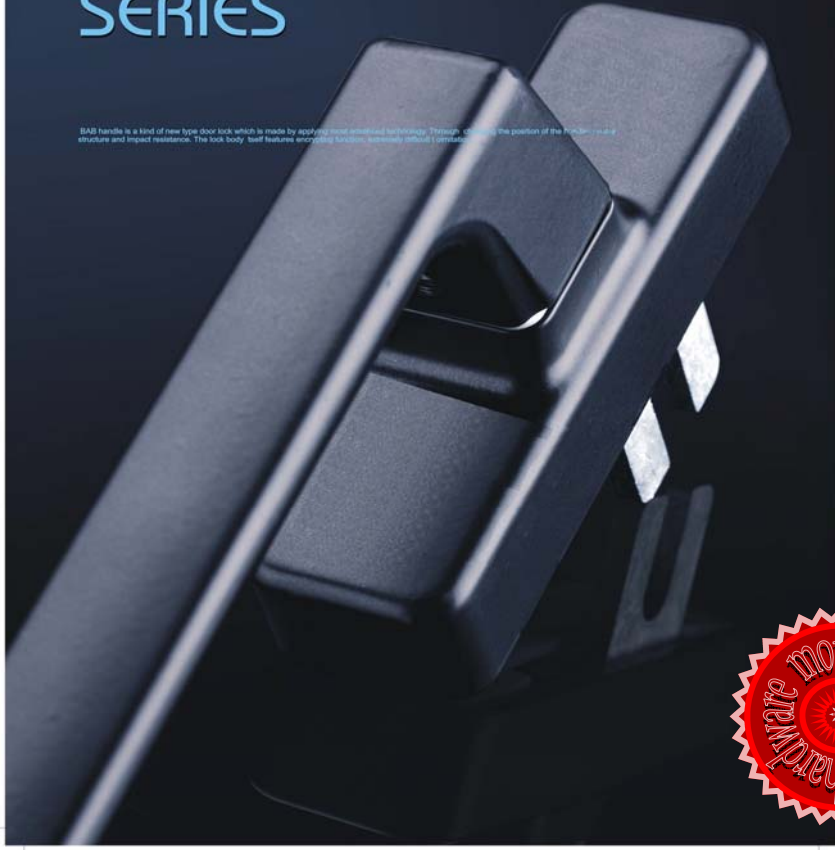

HANDLE SERIES

MONTI ALUMINUM HARDWARE

HANDLE SERIES CATALOG

Part-1